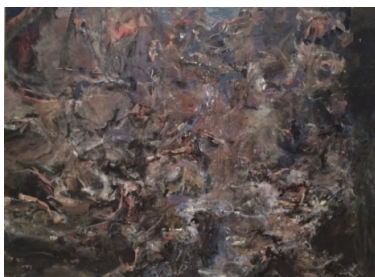

Check List
James Hyde
'Western Painting—Magnasco'
October 6 - November 11, 2018

Cathouse Proper

at 524 Project Space

Rushes (Bril) (2008) 15 x 20.5 in, acrylic on archival inkjet, framed.

The Point (Bril) (2008) 15 x 20.5 in, acrylic on archival inkjet, framed.

Marsyas (Magnasco) (2018) 8 x 10.5 ft. acrylic and urethane dispersion, house paints metallic and earth pigments, powdered glass on stretched vinyl print.

Midas (Magnasco) (2018), 9 x 12 ft, acrylic and urethane dispersion, house paints metallic and earth pigments, powdered glass on stretched vinyl print.

The Sileni (Magnasco) (2018), 9 x 12 ft, acrylic and urethane dispersion, house paints metallic and earth pigments, powdered glass, mica, tire rubber on stretched vinyl print.

Proserpine (Magnasco) (2018), 9 x 12 ft, acrylic and urethane dispersion, house paints metallic and earth pigments, powdered glass on stretched vinyl print.