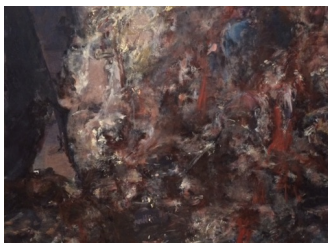

Check List
James Hyde
'Western Painting—Magnasco'
October 6 - November 11, 2018

Cathouse Proper

at 524 Project Space

Rushes (Bril) (2008) 15 x 20.5 in, acrylic on archival inkjet, framed.

The Point (Bril) (2008) 15 x 20.5 in, acrylic on archival inkjet, framed.

Marsyas (Magnasco) (2018) 8 x 10.5 ft. acrylic and urethane dispersion, house paints metallic and earth pigments, powdered glass on stretched vinyl print.

Midas (Magnasco) (2018), 9 x 12 ft, acrylic and urethane dispersion, house paints metallic and earth pigments, powdered glass on stretched vinyl print.

The Sileni (Magnasco) (2018), 9 x 12 ft, acrylic and urethane dispersion, house paints metallic and earth pigments, powdered glass, mica, tire rubber on stretched vinyl print.

Proserpine (Magnasco) (2018), 9 x 12 ft, acrylic and urethane dispersion, house paints metallic and earth pigments, powdered glass on stretched vinyl print.