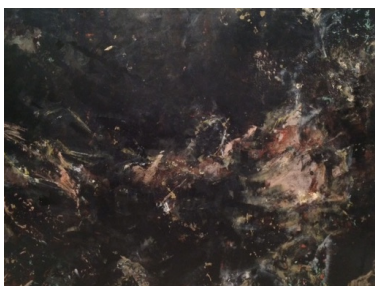

Check List
James Hyde
'Western Painting—Magnasco'
October 6 - November 11, 2018

Cathouse Proper

at 524 Project Space

Rushes (Bril) (2008) 15 x 20.5 in, acrylic on archival inkjet, framed.

The Point (Bril) (2008) 15 x 20.5 in, acrylic on archival inkjet, framed.

Marsyas (Magnasco) (2018) 8 x 10.5 ft. acrylic and urethane dispersion, house paints metallic and earth pigments, powdered glass on stretched vinyl print.

Midas (Magnasco) (2018), 9 x 12 ft, acrylic and urethane dispersion, house paints metallic and earth pigments, powdered glass on stretched vinyl print.

The Sileni (Magnasco) (2018), 9 x 12 ft, acrylic and urethane dispersion, house paints metallic and earth pigments, powdered glass, mica, tire rubber on stretched vinyl print.

Proserpine (Magnasco) (2018), 9 x 12 ft, acrylic and urethane dispersion, house paints metallic and earth pigments, powdered glass on stretched vinyl print.