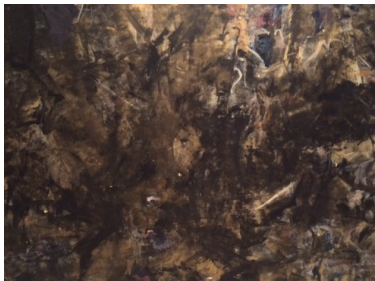

Check List
James Hyde
'Western Painting—Magnasco'
October 6 - November 11, 2018

Cathouse Proper

at 524 Project Space

Rushes (Bril) (2008) 15 x 20.5 in, acrylic on archival inkjet, framed.

The Point (Bril) (2008) 15 x 20.5 in, acrylic on archival inkjet, framed.

Marsyas (Magnasco) (2018) 8 x 10.5 ft. acrylic and urethane dispersion, house paints metallic and earth pigments, powdered glass on stretched vinyl print.

Midas (Magnasco) (2018), 9 x 12 ft, acrylic and urethane dispersion, house paints metallic and earth pigments, powdered glass on stretched vinyl print.

The Sileni (Magnasco) (2018), 9 x 12 ft, acrylic and urethane dispersion, house paints metallic and earth pigments, powdered glass, mica, tire rubber on stretched vinyl print.

Proserpine (Magnasco) (2018), 9 x 12 ft, acrylic and urethane dispersion, house paints metallic and earth pigments, powdered glass on stretched vinyl print.